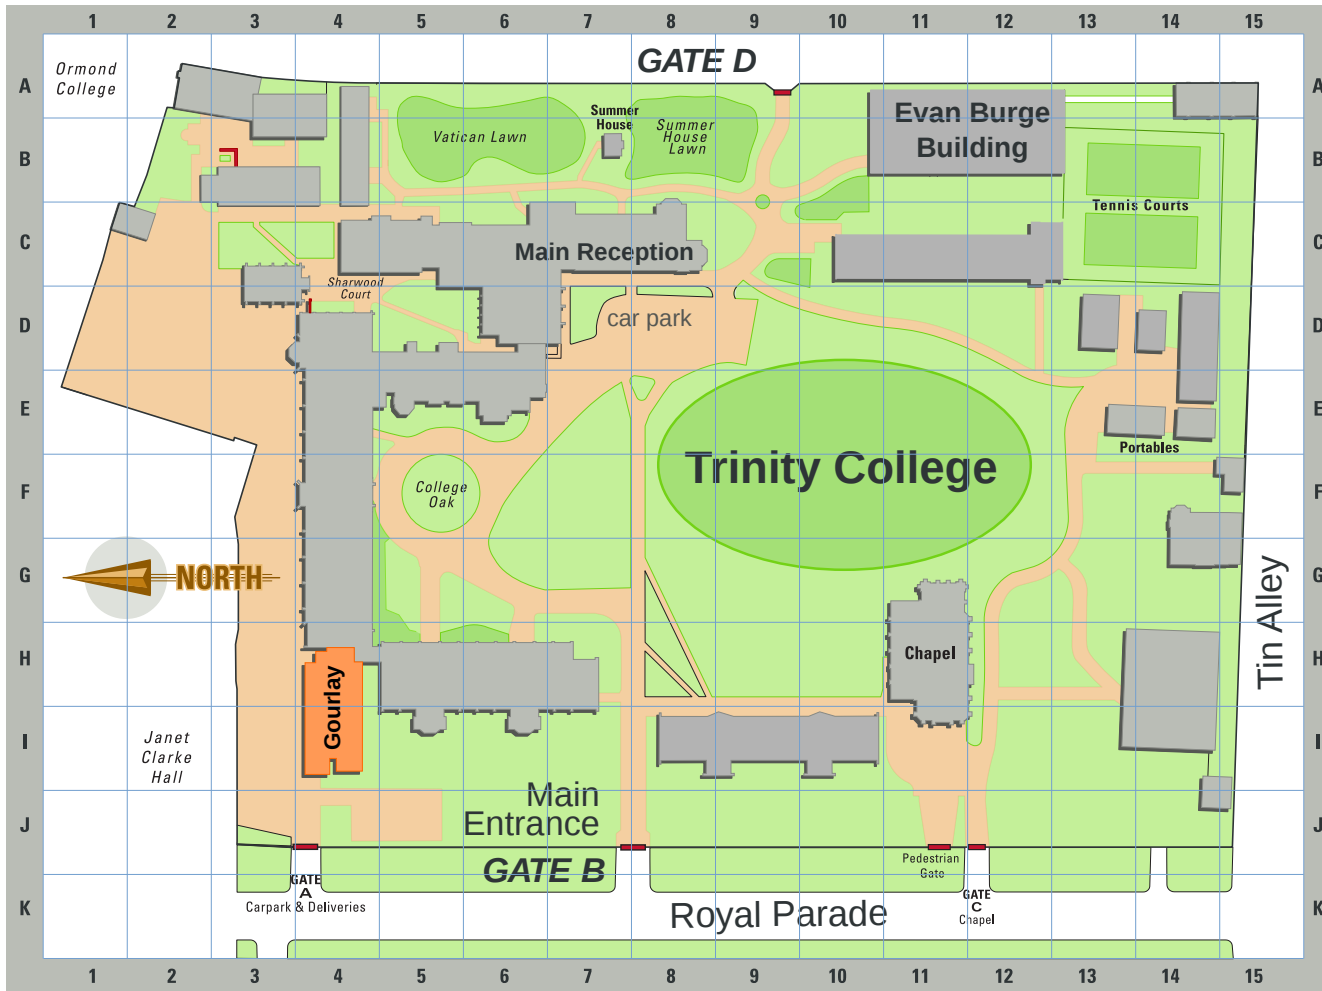

Trinity College - The University of Melbourne

Public Sphere 3 will be held in the Gourley Building

There is no parking available at the venue. Guests are advised to use Public Transport